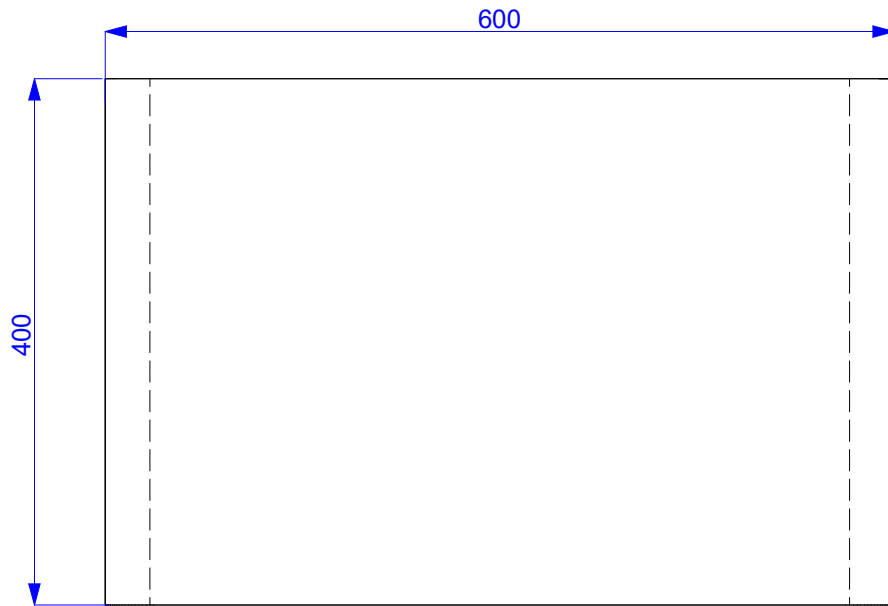

DRAWN	OLEG DIODOROV	2020-03-22	 Sola Sink by Aquatica		
CHECKED					
QA					
APPROVED					
			SIZE	DWGNO	REV
			C		
			SCALE		SHEET 1 OF 1

DRAWN OLEG DIODOROV	2020-03-22			
CHECKED				
QA		TITLE Sola Mirror Set & Shelves by Aquatica		
APPROVED				
		SIZE C	DWG NO	REV
		SCALE		SHEET 1 OF 1

DRAWN OLEG DIODOROV	2020-03-22	 Sola Stool by Aquatica		
CHECKED				
QA				
APPROVED				
		SIZE C	DWG NO	REV
		SCALE		SHEET 1 OF 1

DRAWN OLEG DIODOROV	2020-03-22	 Sola Shelf Storage by Aquatica		
CHECKED				
QA		TITLE		
APPROVED				
		SIZE C	DWG NO	REV
		SCALE		SHEET 1 OF 1

DRAWN OLEG DIODOROV	2020-03-22	 Sola Cabinet by Aquatica		
CHECKED				
QA				
APPROVED				
		SIZE C	DWGNO	REV
		SCALE		SHEET 1 OF 1