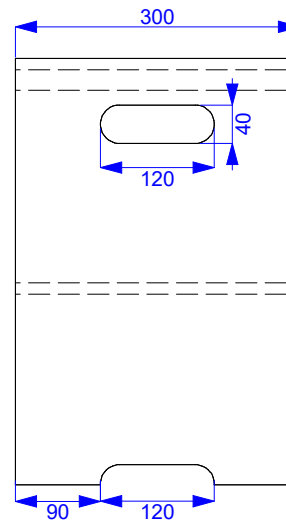

DRAWN	OLEG DIODOROV	2020-03-22	 Sola Sink by Aquatica		
CHECKED					
QA					
APPROVED					
			SIZE	DWGNO	REV
			C		
			SCALE		SHEET 1 OF 1

DRAWN OLEG DIODOROV	2020-03-22			
CHECKED				
QA		TITLE Sola Mirror Set & Shelves by Aquatica		
APPROVED				
		SIZE C	DWG NO	REV
		SCALE		SHEET 1 OF 1

DRAWN OLEG DIODOROV	2020-03-22	 Sola Stool by Aquatica		
CHECKED				
QA				
APPROVED				
		SIZE C	DWG NO	REV
		SCALE		SHEET 1 OF 1

DRAWN OLEG DIODOROV	2020-03-22	 Sola Shelf Storage by Aquatica		
CHECKED				
QA		TITLE		
APPROVED				
		SIZE C	DWG NO	REV
		SCALE		SHEET 1 OF 1

DRAWN OLEG DIODOROV	2020-03-22	 Sola Cabinet by Aquatica		
CHECKED				
QA				
APPROVED				
		SIZE C	DWGNO	REV
		SCALE		SHEET 1 OF 1