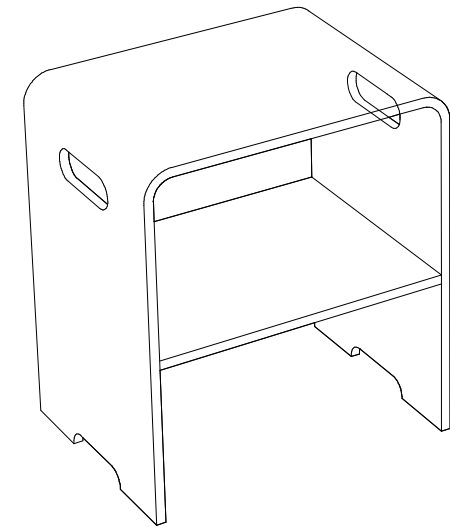

DRAWN	OLEG DIODOROV	2020-03-22	 Sola Sink by Aquatica		
CHECKED					
QA					
APPROVED					
			SIZE	DWGNO	REV
			C		
			SCALE		SHEET 1 OF 1

DRAWN OLEG DIODOROV	2020-03-22			
CHECKED				
QA		TITLE Sola Mirror Set & Shelves by Aquatica		
APPROVED				
		SIZE C	DWG NO	REV
		SCALE		SHEET 1 OF 1

DRAWN OLEG DIODOROV	2020-03-22	 Sola Stool by Aquatica		
CHECKED				
QA				
APPROVED				
		SIZE C	DWG NO	REV
		SCALE		SHEET 1 OF 1

DRAWN OLEG DIODOROV	2020-03-22	 Sola Shelf Storage by Aquatica		
CHECKED				
QA		TITLE		
APPROVED				
		SIZE C	DWG NO	REV
		SCALE		SHEET 1 OF 1

DRAWN OLEG DIODOROV	2020-03-22	 Sola Cabinet by Aquatica		
CHECKED				
QA				
APPROVED				
		SIZE C	DWGNO	REV
		SCALE		SHEET 1 OF 1