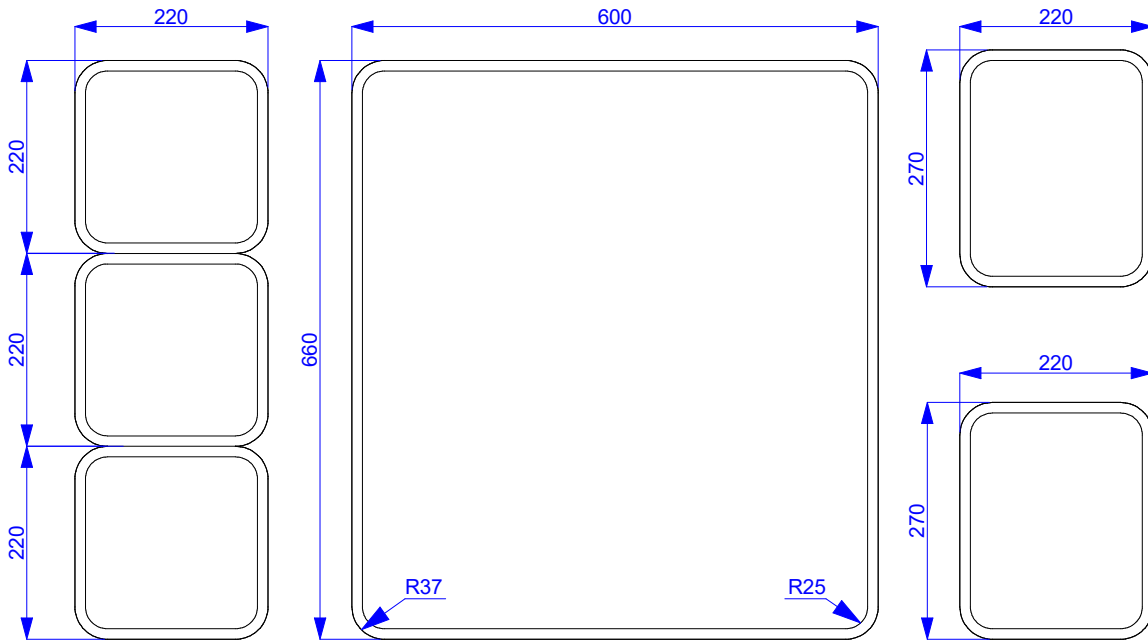

DRAWN	OLEG DIODOROV	2020-03-22	 Sola Sink by Aquatica		
CHECKED					
QA					
APPROVED					
			SIZE	DWGNO	REV
			C		
			SCALE		SHEET 1 OF 1

DRAWN OLEG DIODOROV	2020-03-22			
CHECKED				
QA		TITLE Sola Mirror Set & Shelves by Aquatica		
APPROVED				
		SIZE C	DWG NO	REV
		SCALE		SHEET 1 OF 1

DRAWN OLEG DIODOROV	2020-03-22	 Sola Stool by Aquatica		
CHECKED				
QA				
APPROVED				
		SIZE C	DWG NO	REV
		SCALE		SHEET 1 OF 1

DRAWN OLEG DIODOROV	2020-03-22	 Sola Shelf Storage by Aquatica		
CHECKED				
QA		TITLE		
APPROVED				
		SIZE C	DWG NO	REV
		SCALE		SHEET 1 OF 1

DRAWN OLEG DIODOROV	2020-03-22	 Sola Cabinet by Aquatica		
CHECKED				
QA				
APPROVED				
		SIZE C	DWGNO	REV
		SCALE		SHEET 1 OF 1