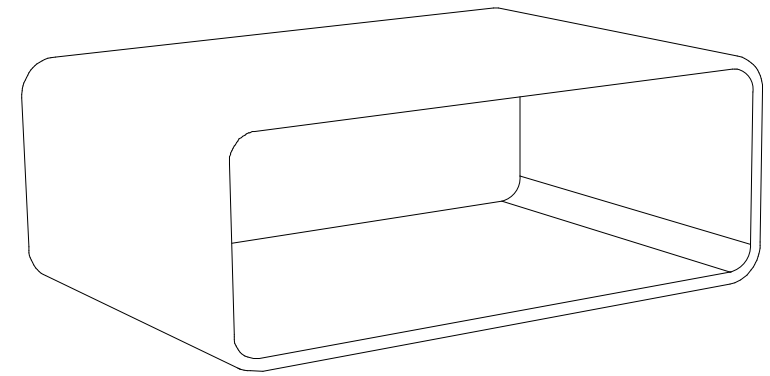

DRAWN	OLEG DIODOROV	2020-03-22	 Sola Sink by Aquatica		
CHECKED					
QA					
APPROVED					
			SIZE	DWGNO	REV
			C		
			SCALE		SHEET 1 OF 1

DRAWN OLEG DIODOROV	2020-03-22			
CHECKED				
QA		TITLE Sola Mirror Set & Shelves by Aquatica		
APPROVED				
		SIZE C	DWG NO	REV
		SCALE		SHEET 1 OF 1

DRAWN OLEG DIODOROV	2020-03-22	 Sola Stool by Aquatica		
CHECKED				
QA				
APPROVED				
		SIZE C	DWG NO	REV
		SCALE		SHEET 1 OF 1

DRAWN OLEG DIODOROV	2020-03-22	 Sola Shelf Storage by Aquatica		
CHECKED				
QA		TITLE		
APPROVED				
		SIZE C	DWG NO	REV
		SCALE		SHEET 1 OF 1

DRAWN OLEG DIODOROV	2020-03-22	 Sola Cabinet by Aquatica		
CHECKED				
QA				
APPROVED				
		SIZE C	DWGNO	REV
		SCALE		SHEET 1 OF 1