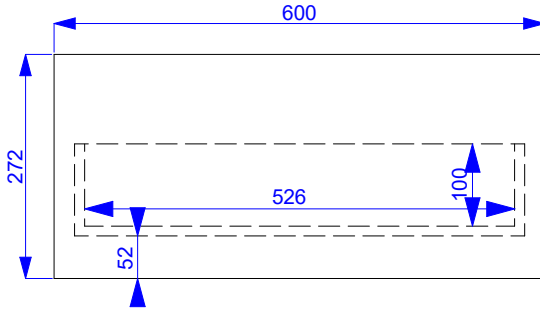

DRAWN	OLEG DIODOROV	2020-03-22	 Sola Sink by Aquatica		
CHECKED					
QA					
APPROVED					
			SIZE	DWGNO	REV
			C		
			SCALE		SHEET 1 OF 1

DRAWN OLEG DIODOROV	2020-03-22			
CHECKED				
QA		TITLE Sola Mirror Set & Shelves by Aquatica		
APPROVED				
		SIZE C	DWG NO	REV
		SCALE		SHEET 1 OF 1

DRAWN OLEG DIODOROV	2020-03-22	 Sola Stool by Aquatica		
CHECKED				
QA				
APPROVED				
		SIZE C	DWG NO	REV
		SCALE		SHEET 1 OF 1

DRAWN OLEG DIODOROV	2020-03-22	 Sola Shelf Storage by Aquatica		
CHECKED				
QA		TITLE		
APPROVED				
		SIZE C	DWG NO	REV
		SCALE		SHEET 1 OF 1

DRAWN OLEG DIODOROV	2020-03-22	 Sola Cabinet by Aquatica		
CHECKED				
QA				
APPROVED				
		SIZE C	DWGNO	REV
		SCALE		SHEET 1 OF 1