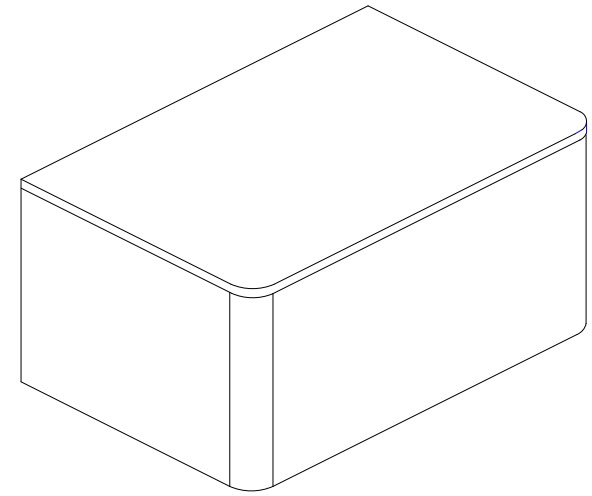

DRAWN	OLEG DIODOROV	2020-03-22	 Sola Sink by Aquatica		
CHECKED					
QA					
APPROVED					
			SIZE	DWGNO	REV
			C		
			SCALE		SHEET 1 OF 1

DRAWN OLEG DIODOROV	2020-03-22			
CHECKED				
QA		TITLE Sola Mirror Set & Shelves by Aquatica		
APPROVED				
		SIZE C	DWG NO	REV
		SCALE		SHEET 1 OF 1

DRAWN OLEG DIODOROV	2020-03-22	 Sola Stool by Aquatica		
CHECKED				
QA				
APPROVED				
		SIZE C	DWG NO	REV
		SCALE		SHEET 1 OF 1

DRAWN OLEG DIODOROV	2020-03-22	 Sola Shelf Storage by Aquatica		
CHECKED				
QA		TITLE		
APPROVED				
		SIZE C	DWG NO	REV
		SCALE		SHEET 1 OF 1