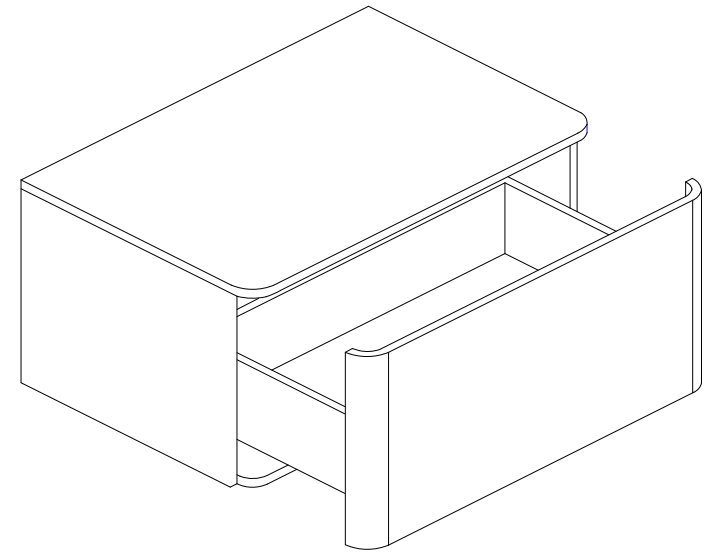

DRAWN	OLEG DIODOROV	2020-03-22	 Sola Sink by Aquatica		
CHECKED					
QA					
APPROVED					
			SIZE	DWGNO	REV
			C		
			SCALE		SHEET 1 OF 1

DRAWN OLEG DIODOROV	2020-03-22			
CHECKED				
QA		TITLE Sola Mirror Set & Shelves by Aquatica		
APPROVED				
		SIZE C	DWG NO	REV
		SCALE		SHEET 1 OF 1

DRAWN OLEG DIODOROV	2020-03-22	 Sola Stool by Aquatica		
CHECKED				
QA				
APPROVED				
		SIZE C	DWG NO	REV
		SCALE		SHEET 1 OF 1

DRAWN OLEG DIODOROV	2020-03-22	 Sola Shelf Storage by Aquatica		
CHECKED				
QA		TITLE		
APPROVED				
		SIZE C	DWG NO	REV
		SCALE		SHEET 1 OF 1

DRAWN OLEG DIODOROV	2020-03-22	 Sola Cabinet by Aquatica		
CHECKED				
QA				
APPROVED				
		SIZE C	DWGNO	REV
		SCALE		SHEET 1 OF 1