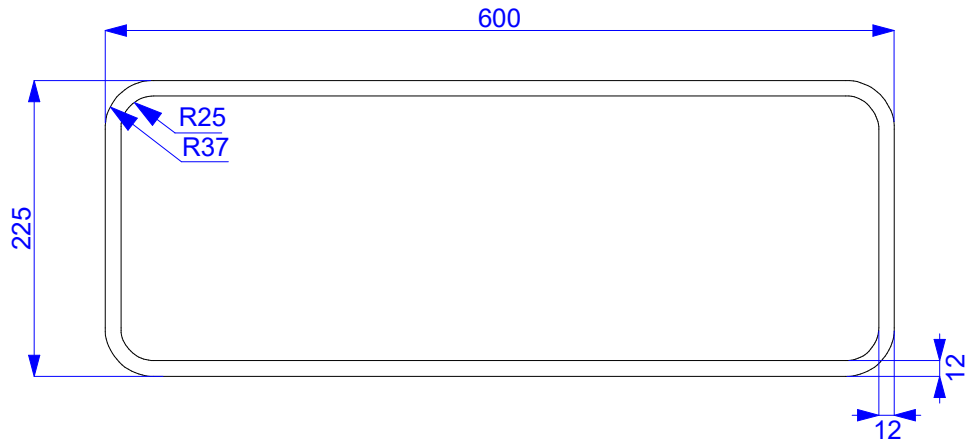

DRAWN	OLEG DIODOROV	2020-03-22	 Sola Sink by Aquatica		
CHECKED					
QA					
APPROVED					
			SIZE	DWGNO	REV
			C		
			SCALE		SHEET 1 OF 1

DRAWN OLEG DIODOROV	2020-03-22			
CHECKED				
QA		TITLE Sola Mirror Set & Shelves by Aquatica		
APPROVED				
		SIZE C	DWG NO	REV
		SCALE		SHEET 1 OF 1

DRAWN OLEG DIODOROV	2020-03-22	 Sola Stool by Aquatica		
CHECKED				
QA				
APPROVED				
		SIZE C	DWG NO	REV
		SCALE		SHEET 1 OF 1

DRAWN OLEG DIODOROV	2020-03-22	 Sola Shelf Storage by Aquatica		
CHECKED				
QA		TITLE		
APPROVED				
		SIZE C	DWG NO	REV
		SCALE		SHEET 1 OF 1

DRAWN OLEG DIODOROV	2020-03-22	 Sola Cabinet by Aquatica		
CHECKED				
QA				
APPROVED				
		SIZE C	DWGNO	REV
		SCALE		SHEET 1 OF 1