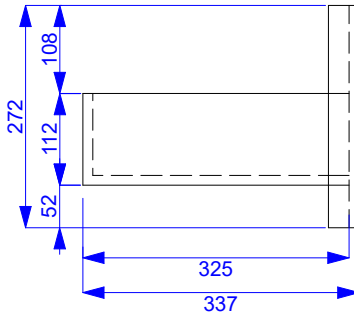

DRAWN	OLEG DIODOROV	2020-03-22	 Sola Sink by Aquatica		
CHECKED					
QA					
APPROVED					
			SIZE	DWGNO	REV
			C		
			SCALE		SHEET 1 OF 1

DRAWN OLEG DIODOROV	2020-03-22			
CHECKED				
QA		TITLE Sola Mirror Set & Shelves by Aquatica		
APPROVED				
		SIZE C	DWG NO	REV
		SCALE		SHEET 1 OF 1

DRAWN OLEG DIODOROV	2020-03-22	 Sola Stool by Aquatica		
CHECKED				
QA				
APPROVED				
		SIZE C	DWG NO	REV
		SCALE		SHEET 1 OF 1

DRAWN OLEG DIODOROV	2020-03-22	 Sola Shelf Storage by Aquatica		
CHECKED				
QA		TITLE		
APPROVED				
		SIZE C	DWG NO	REV
		SCALE		SHEET 1 OF 1

DRAWN OLEG DIODOROV	2020-03-22	 Sola Cabinet by Aquatica		
CHECKED				
QA				
APPROVED				
		SIZE C	DWGNO	REV
		SCALE		SHEET 1 OF 1