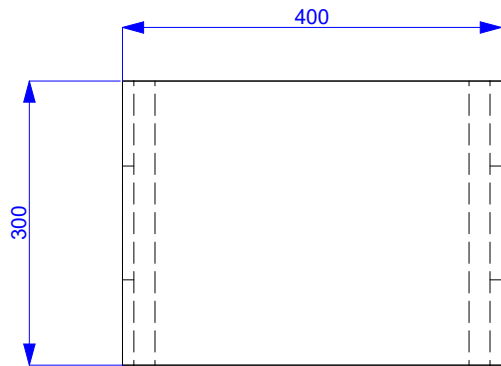

DRAWN	OLEG DIODOROV	2020-03-22	 Sola Sink by Aquatica		
CHECKED					
QA					
APPROVED					
			SIZE	DWGNO	REV
			C		
			SCALE		SHEET 1 OF 1

DRAWN OLEG DIODOROV	2020-03-22			
CHECKED				
QA		TITLE Sola Mirror Set & Shelves by Aquatica		
APPROVED				
		SIZE C	DWG NO	REV
		SCALE		SHEET 1 OF 1

DRAWN OLEG DIODOROV	2020-03-22	 Sola Stool by Aquatica		
CHECKED				
QA				
APPROVED				
		SIZE C	DWG NO	REV
		SCALE		SHEET 1 OF 1

DRAWN OLEG DIODOROV	2020-03-22	 Sola Shelf Storage by Aquatica		
CHECKED				
QA		TITLE		
APPROVED				
		SIZE C	DWG NO	REV
		SCALE		SHEET 1 OF 1