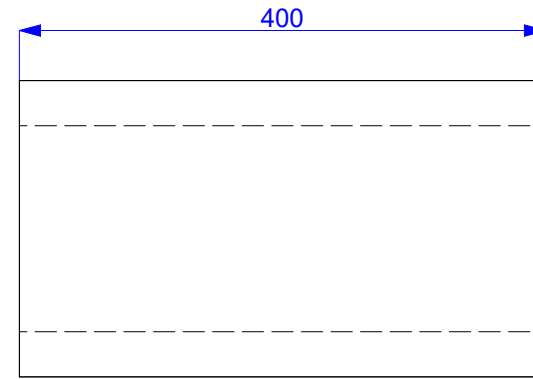

DRAWN	OLEG DIODOROV	2020-03-22	 Sola Sink by Aquatica		
CHECKED					
QA					
APPROVED					
			SIZE	DWGNO	REV
			C		
			SCALE		SHEET 1 OF 1

DRAWN OLEG DIODOROV	2020-03-22			
CHECKED				
QA		TITLE Sola Mirror Set & Shelves by Aquatica		
APPROVED				
		SIZE C	DWG NO	REV
		SCALE		SHEET 1 OF 1

DRAWN OLEG DIODOROV	2020-03-22	 Sola Stool by Aquatica		
CHECKED				
QA				
APPROVED				
		SIZE C	DWG NO	REV
		SCALE		SHEET 1 OF 1

DRAWN OLEG DIODOROV	2020-03-22	 Sola Shelf Storage by Aquatica		
CHECKED				
QA		TITLE		
APPROVED				
		SIZE C	DWG NO	REV
		SCALE		SHEET 1 OF 1