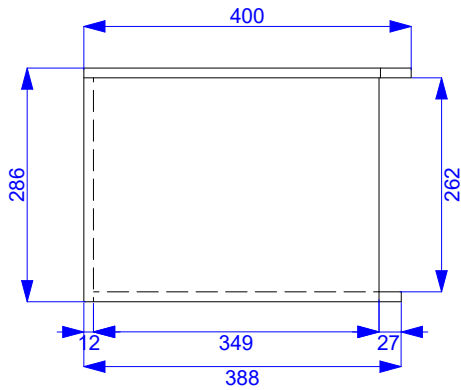

DRAWN	OLEG DIODOROV	2020-03-22	 Sola Sink by Aquatica		
CHECKED					
QA					
APPROVED					
			SIZE	DWGNO	REV
			C		
			SCALE		SHEET 1 OF 1

DRAWN OLEG DIODOROV	2020-03-22			
CHECKED				
QA		TITLE Sola Mirror Set & Shelves by Aquatica		
APPROVED				
		SIZE C	DWG NO	REV
		SCALE		SHEET 1 OF 1

DRAWN OLEG DIODOROV	2020-03-22	 Sola Stool by Aquatica		
CHECKED				
QA				
APPROVED				
		SIZE C	DWG NO	REV
		SCALE		SHEET 1 OF 1

DRAWN OLEG DIODOROV	2020-03-22	 Sola Shelf Storage by Aquatica		
CHECKED				
QA		TITLE		
APPROVED				
		SIZE C	DWG NO	REV
		SCALE		SHEET 1 OF 1

DRAWN OLEG DIODOROV	2020-03-22	 Sola Cabinet by Aquatica		
CHECKED				
QA				
APPROVED				
		SIZE C	DWGNO	REV
		SCALE		SHEET 1 OF 1