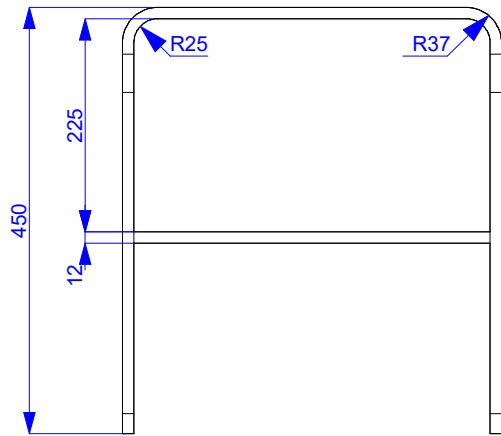

DRAWN	OLEG DIODOROV	2020-03-22	 Sola Sink by Aquatica		
CHECKED					
QA					
APPROVED					
			SIZE	DWGNO	REV
			C		
			SCALE		SHEET 1 OF 1

DRAWN OLEG DIODOROV	2020-03-22			
CHECKED				
QA		TITLE Sola Mirror Set & Shelves by Aquatica		
APPROVED				
		SIZE C	DWG NO	REV
		SCALE		SHEET 1 OF 1

DRAWN OLEG DIODOROV	2020-03-22	 Sola Stool by Aquatica		
CHECKED				
QA				
APPROVED				
		SIZE C	DWG NO	REV
		SCALE		SHEET 1 OF 1

DRAWN OLEG DIODOROV	2020-03-22	 Sola Shelf Storage by Aquatica		
CHECKED				
QA		TITLE		
APPROVED				
		SIZE C	DWG NO	REV
		SCALE		SHEET 1 OF 1

DRAWN OLEG DIODOROV	2020-03-22	 Sola Cabinet by Aquatica		
CHECKED				
QA				
APPROVED				
		SIZE C	DWGNO	REV
		SCALE		SHEET 1 OF 1