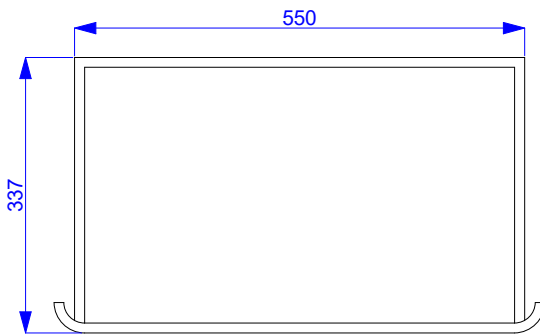

DRAWN	OLEG DIODOROV	2020-03-22	 Sola Sink by Aquatica		
CHECKED					
QA					
APPROVED					
			SIZE	DWGNO	REV
			C		
			SCALE		SHEET 1 OF 1

DRAWN OLEG DIODOROV	2020-03-22			
CHECKED				
QA		TITLE Sola Mirror Set & Shelves by Aquatica		
APPROVED				
		SIZE C	DWG NO	REV
		SCALE		SHEET 1 OF 1

DRAWN OLEG DIODOROV	2020-03-22	 Sola Stool by Aquatica		
CHECKED				
QA				
APPROVED				
		SIZE C	DWG NO	REV
		SCALE		SHEET 1 OF 1

DRAWN OLEG DIODOROV	2020-03-22	 Sola Shelf Storage by Aquatica		
CHECKED				
QA		TITLE		
APPROVED				
		SIZE C	DWG NO	REV
		SCALE		SHEET 1 OF 1

DRAWN OLEG DIODOROV	2020-03-22	 Sola Cabinet by Aquatica		
CHECKED				
QA				
APPROVED				
		SIZE C	DWGNO	REV
		SCALE		SHEET 1 OF 1