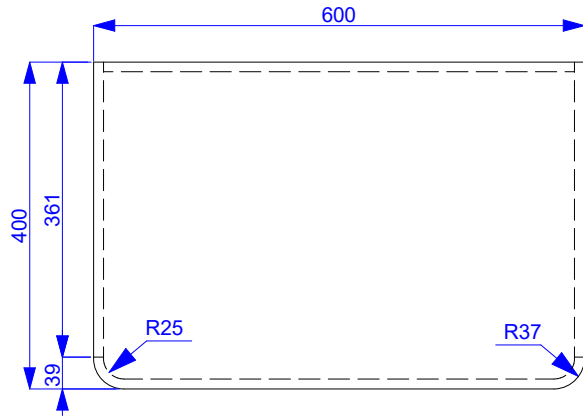

DRAWN	OLEG DIODOROV	2020-03-22	 Sola Sink by Aquatica		
CHECKED					
QA					
APPROVED					
			SIZE	DWGNO	REV
			C		
			SCALE		SHEET 1 OF 1

DRAWN OLEG DIODOROV	2020-03-22			
CHECKED				
QA		TITLE Sola Mirror Set & Shelves by Aquatica		
APPROVED				
		SIZE C	DWG NO	REV
		SCALE		SHEET 1 OF 1

DRAWN OLEG DIODOROV	2020-03-22	 Sola Stool by Aquatica		
CHECKED				
QA				
APPROVED				
		SIZE C	DWG NO	REV
		SCALE		SHEET 1 OF 1

DRAWN OLEG DIODOROV	2020-03-22	 Sola Shelf Storage by Aquatica		
CHECKED				
QA		TITLE		
APPROVED				
		SIZE C	DWG NO	REV
		SCALE		SHEET 1 OF 1

DRAWN OLEG DIODOROV	2020-03-22	 Sola Cabinet by Aquatica		
CHECKED				
QA				
APPROVED				
		SIZE C	DWGNO	REV
		SCALE		SHEET 1 OF 1