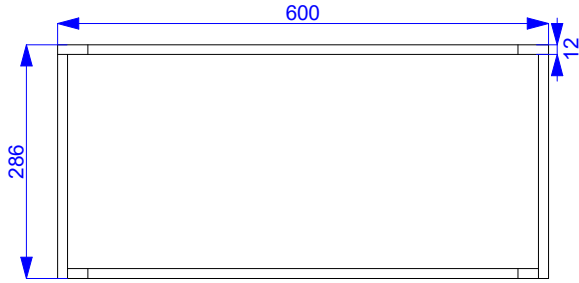

DRAWN	OLEG DIODOROV	2020-03-22	 Sola Sink by Aquatica		
CHECKED					
QA					
APPROVED					
			SIZE	DWGNO	REV
			C		
			SCALE		SHEET 1 OF 1

DRAWN OLEG DIODOROV	2020-03-22			
CHECKED				
QA		TITLE Sola Mirror Set & Shelves by Aquatica		
APPROVED				
		SIZE C	DWG NO	REV
		SCALE		SHEET 1 OF 1

DRAWN OLEG DIODOROV	2020-03-22	 Sola Stool by Aquatica		
CHECKED				
QA				
APPROVED				
		SIZE C	DWG NO	REV
		SCALE		SHEET 1 OF 1

DRAWN OLEG DIODOROV	2020-03-22	 Sola Shelf Storage by Aquatica		
CHECKED				
QA		TITLE		
APPROVED				
		SIZE C	DWG NO	REV
		SCALE		SHEET 1 OF 1

DRAWN OLEG DIODOROV	2020-03-22	 Sola Cabinet by Aquatica		
CHECKED				
QA				
APPROVED				
		SIZE C	DWGNO	REV
		SCALE		SHEET 1 OF 1