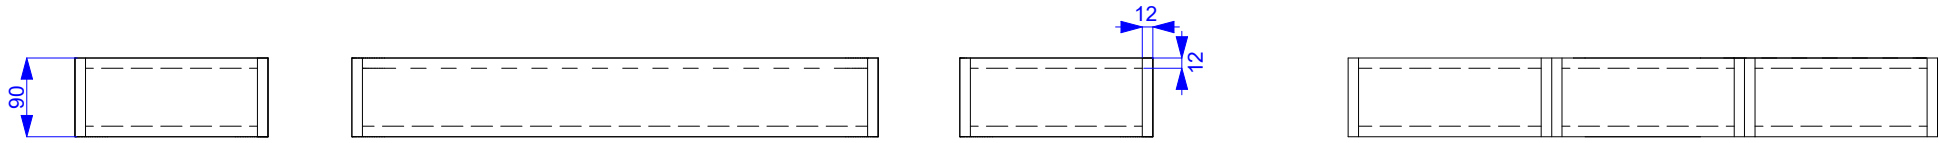

DRAWN	OLEG DIODOROV	2020-03-22	 Sola Sink by Aquatica		
CHECKED					
QA					
APPROVED					
			SIZE	DWGNO	REV
			C		
			SCALE		SHEET 1 OF 1

DRAWN OLEG DIODOROV	2020-03-22			
CHECKED				
QA		TITLE Sola Mirror Set & Shelves by Aquatica		
APPROVED				
		SIZE C	DWG NO	REV
		SCALE		SHEET 1 OF 1

DRAWN OLEG DIODOROV	2020-03-22	 Sola Stool by Aquatica		
CHECKED				
QA				
APPROVED				
		SIZE C	DWG NO	REV
		SCALE		SHEET 1 OF 1

DRAWN OLEG DIODOROV	2020-03-22	 Sola Shelf Storage by Aquatica		
CHECKED				
QA		TITLE		
APPROVED				
		SIZE C	DWG NO	REV
		SCALE		SHEET 1 OF 1